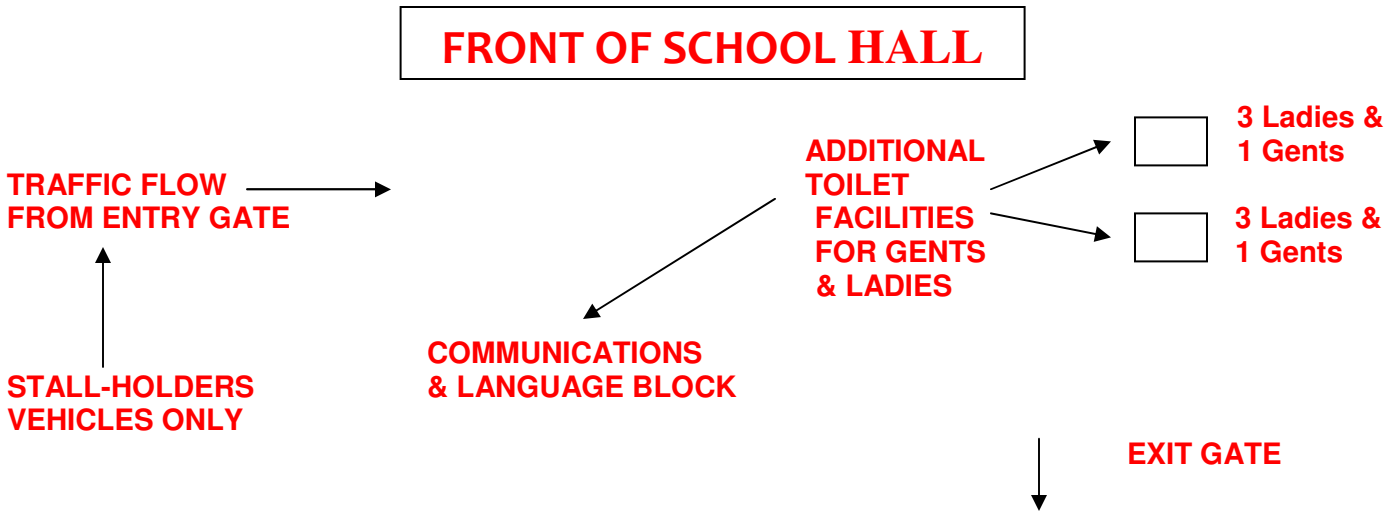

ARCHBISHOP LANFRANC SCHOOL

ADDITIONAL TOILET FACILITIES

VEHICLE & VISITOR ENTRANCES

NOTE

- 1. STALLHOLDERS' & DISABLED VEHICLES ONLY ARE AUTHORISED ON SCHOOL SITE. ALL OTHER VEHICLES (including COACHES) MUST USE MITCHAM COMMON CAR PARK. A FREE SHUTTLE SERVICE WILL OPERATE FROM THIS CAR PARK FOR THOSE HAVING DIFFICULTY IN WALKING**
- 2. Use Bus 264 (From West Croydon or Tooting Broadway). Bringing your car will cost £5.00/car.**
- 3. A FREE SHUTTLE SERVICE WILL OPERATE FROM THERAPIA TRAM STATION.**
- 4. 2 Bars will be available on site. However, please note that TAP WATER in the kitchen is perfectly safe. - Please bring a hat or parasol with you.**
- 5. Further details appear on a new Goan Festival website at <http://goafest.itpsworld.net> Also see the link on the GOA website - www.goauk.com Please tell your friends. +**