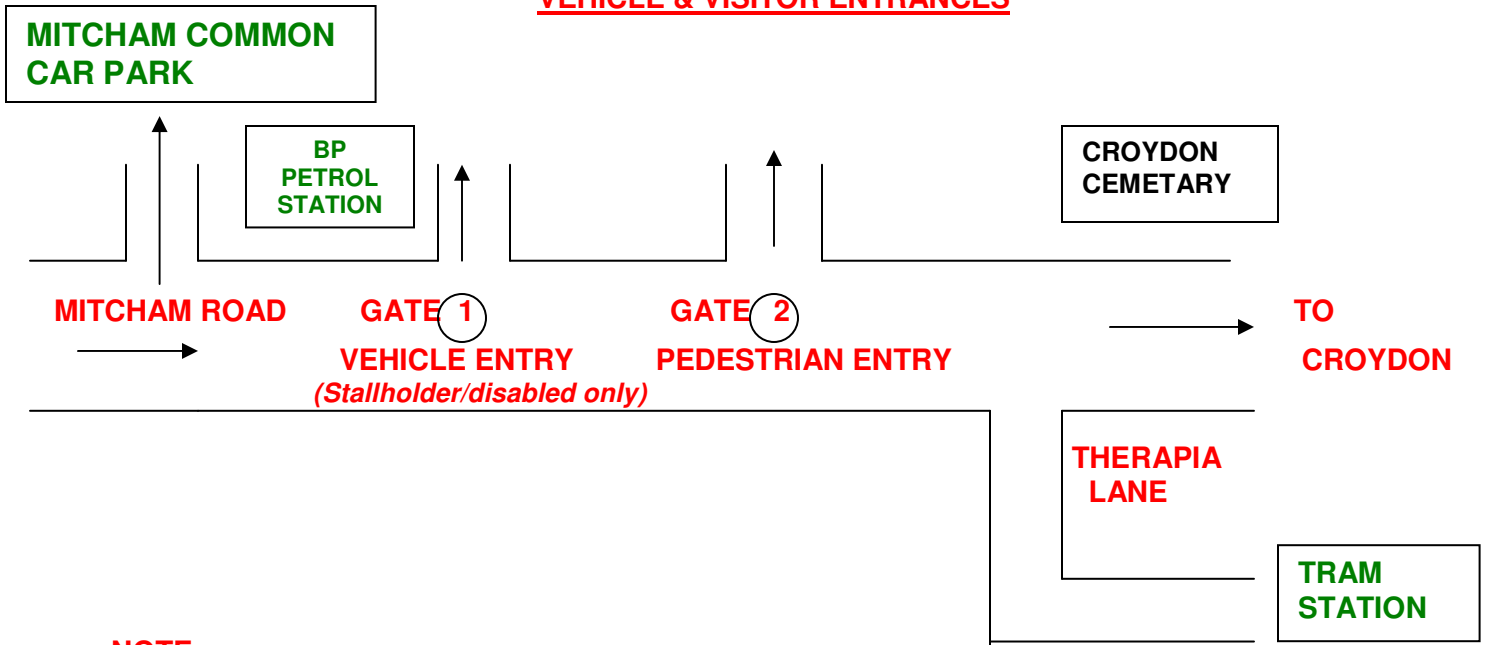

ARCHBISHOP LANFRANC SCHOOL

ADDITIONAL TOILET FACILITIES

VEHICLE & VISITOR ENTRANCES

NOTE

- 1. STALLHOLDERS' & DISABLED VEHICLES ONLY ARE AUTHORISED ON SCHOOL SITE. ALL OTHER VEHICLES (including COACHES) MUST USE MITCHAM COMMON CAR PARK. A FREE SHUTTLE SERVICE WILL OPERATE FROM THIS CAR PARK FOR THOSE HAVING DIFFICULTY IN WALKING**
- 2. Use Bus 264 (From West Croydon or Tooting Broadway). Bringing your car will cost £5.00/car.**
- 3. A FREE SHUTTLE SERVICE WILL OPERATE FROM THERAPIA TRAM STATION.**
- 4. 2 Bars will be available on site. However, please note that TAP WATER in the kitchen is perfectly safe. - Please bring a hat or parasol with you.**
- 5. Further details appear on a new Goan Festival website at <http://goafest.itpsworld.net> Also see the link on the GOA website - www.goauk.com Please tell your friends. +**